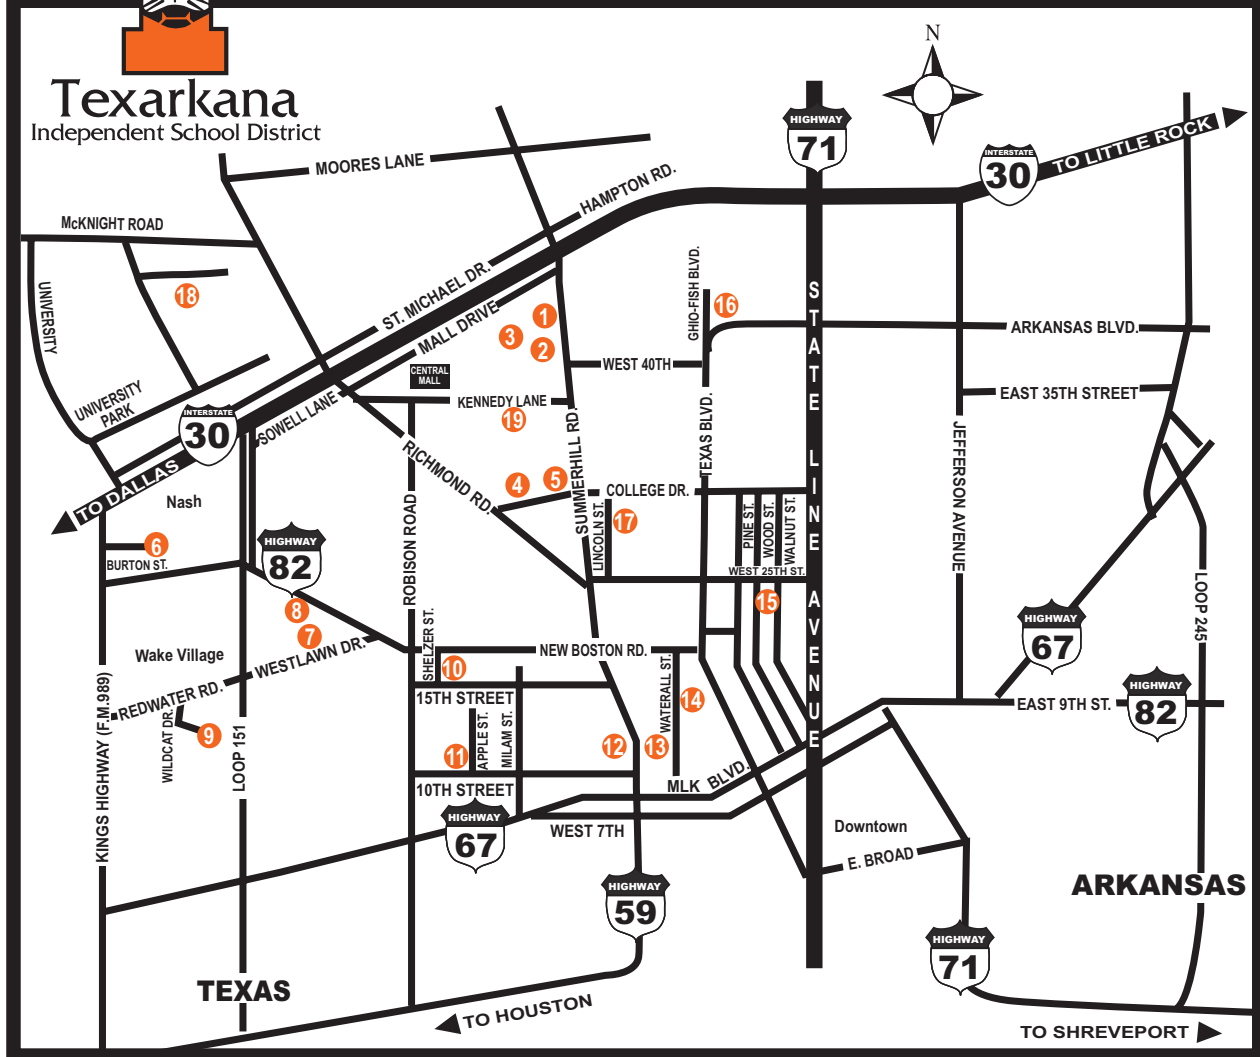

Facilities Location Map

- | | | | |
|--|--|--|---|
| <p>1
Administration
4241 Summerhill Road
903.794.3651</p> | <p>6
Nash Elementary
100 Burton
903.838.4321</p> | <p>12
Tiger Stadium
at Grim Park
11th & Vernon Street</p> | <p>16
Spring Lake Park
Elementary
4324 Ghio-Fish Blvd.
903.794.7525</p> |
| <p>2
Texas High School
4001 Summerhill Road
903.794.3891</p> | <p>7
Westlawn Elementary
410 Westlawn Drive
903.223.4252</p> | <p>13
Maintenance
Transportation Center
1620 West 10th Street
903.794.7191</p> | <p>17
Academic Learning Center
3201 Lincoln Avenue</p> |
| <p>3
Texas High
Athletic Facilities
Tennis Courts, Baseball
& Softball Fields,
Football Practice Field
and Track
Indoor Multi-Purpose Facility</p> | <p>8
Therapeutic Intervention
Learning Center (TILC)
410 Westlawn Drive
903.793.5632</p> | <p>14
Services Building
1600 Waterall</p> | <p>OPTIONS
903.793.5632</p> |
| <p>4
Texas Middle School
2100 College Drive
903.793.5631</p> | <p>9
Wake Village Elementary
400 Wildcat Drive
903.838.4261</p> | <p>Food Services
903.792.2231</p> | <p>Adult Education
903.793.5632</p> |
| <p>5
School Improvement
2020 College Drive
903.793.7561</p> | <p>10
Theron Jones
Early Literacy Center
2600 West 15th Street
903.793.4871</p> | <p>Receiving
903.793.6761</p> | <p>TISD Print Shop
903.794.6353</p> |
| | <p>11
Dunbar Elementary
2315 West 10th Street
903.794.8112</p> | <p>Technology
903.793.3776</p> | <p>18
Martha and Josh Morriss
Mathematics & Engineering
Elementary School
4826 University Park
903.791.2262</p> |
| | | <p>Tiger Learning Center
Administration
903.792.7991</p> | <p>19
Transitional Intervention
Educational Setting (TIES)
2100 College Drive
903.793.5631 ext. 3103</p> |
| | | <p>15
Highland Park Elementary
401 West 25th Street
903.794.8001</p> | |